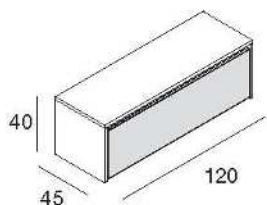

CASSETTIERE - PEDANE
CHEST OF DRAWERS - PLATFORMS

4CA/N

cassettiera
struttura in nobilitato
frontale in nobilitato
*chest of drawers
structure in faced panel
frontal in faced panel*
L120 x P45 x H40 cm

4CA/L

cassettiera
struttura in nobilitato
frontale in nobilitato o lucido
*chest of drawers
structure in faced panel
frontal in glossy faced panel*
L120 x P45 x H40 cm

4CA/EP

cassettiera
struttura in nobilitato
frontale in ecopelle st. cocodrillo
*chest of drawers
structure in faced panel
frontal coated with synth.
croc printed leather*
L120 x P45 x H40 cm

4CA/EPL

cassettiera
struttura in nobilitato
frontale in ecopelle st. cocodrillo lucido
*chest of drawers
structure in faced panel
frontal coated with synth.
croc printed glossy leather*
L120 x P45 x H40 cm

4CA/ST

cassettiera
struttura in nobilitato
frontale in laminato VeraPietra
*chest of drawers
structure in faced panel
frontal in faced panel TrueStone*
L120 x P45 x H40 cm