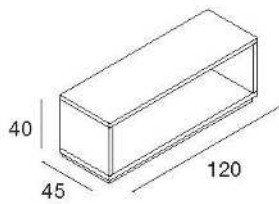

4A/N

anello
nobilitato
*ring
faced panel*
L120 x P45 x H40 cm

4A/L

anello
nobilitato lucido
*ring
glossy faced panel*
L120 x P45 x H40 cm