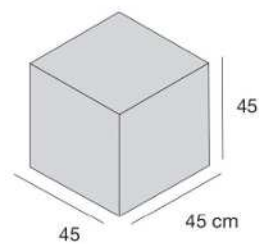

4POU/EPL
pouf
ecopelle st. coccodrillo lucido
pouf
synth. croc printed
glossy leather
L45 x P45 x H45 cm