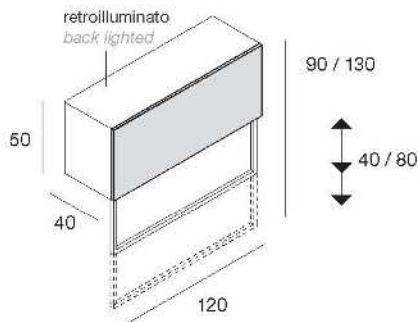

BOX CON APPENDERIA
BOX WITH CLOTHES HANGER

4BAP/NN

box con appenderia
struttura in nobilitato
frontale in nobilitato
*box with clothes hanger
structure in faced panel
frontal in faced panel*
L120 x P40 x H50 cm

4BAP/NL

box con appenderia
struttura in nobilitato
frontale in nobilitato lucido
*box with clothes hanger
structure in faced panel
frontal in glossy faced panel*
L120 x P40 x H50 cm

4BAP/NEP

box con appenderia
struttura in nobilitato
frontale ecopelle
st. coccoodrillo
*box with clothes hanger
structure in faced panel
frontal in synth. croc
printed leather*
L120 x P40 x H50 cm

4BAP/NEPL

box con appenderia
struttura in nobilitato
frontale ecopelle
st. coccoodrillo lucido
*box with clothes hanger
structure in faced panel
frontal in synth.
croc printed glossy leather*
L120 x P40 x H50 cm

4BAP/NST

box con appenderia
struttura in nobilitato
frontale laminato VeraPietra
*box with clothes hanger
structure in faced panel
frontal in faced panel TrueStone*
L120 x P40 x H50 cm