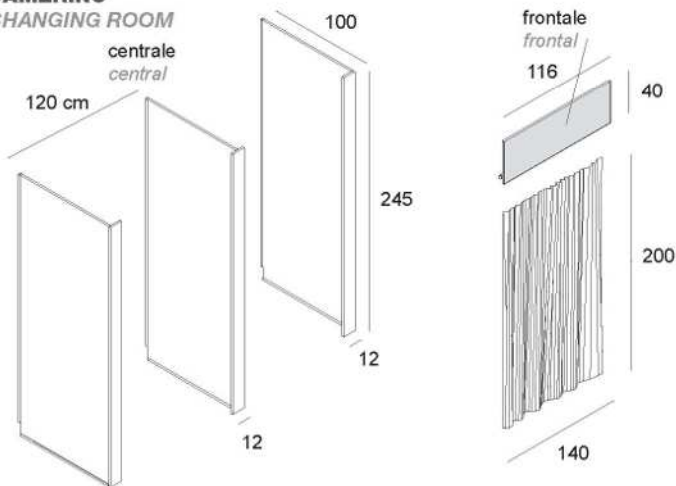

CAMERINO
CHANGING ROOM

4CAM1/N
coppia spallette camerino
nobilitato
changing room side walls (pair)
faced panel
L12 x P100 x H245 cm

4CAM2/N
spalletta centrale camerino
nobilitato
changing room central wall
faced panel
L12 x P100 x H245 cm

4CAM3/N
frontale camerino
nobilitato
changing room frontal
faced panel
L116 x P40 cm

4CAM3/EP
frontale camerino
ecopelle st. coccodrillo
changing room frontal
synth. croc printed leather
L116 x P40 cm

4CAM3/EPL
frontale camerino
ecopelle st. coccodrillo lucido
completo di tubo
changing room frontal
synth. croc printed glossy leather
with tube
L116 x P40 cm

4TEV
tenda
curtain
L140 x H200 cm

4MRR/N
specchio
cornice in nobilitato
mirror
frame in faced panel
L85 x H205 cm

4MRR/EP
specchio con cornice in eco-
pelle st. coccodrillo
mirror
synth. croc printed leather
L85 x H205 cm

4MRR/EPL
specchio
cornice in ecopelle st. cocco-
drillo lucido
mirror
synth. croc printed glossy
leather
L85 x H205 cm

4GA
gancio appenderia
alluminio
clothes hanger
aluminium
H10 cm

4POU/EP
pouf rivestito
ecopelle st. coccodrillo
pouf
synth. croc printed leather
L45 x P45 x H45 cm

4POU/EPL
puof rivestito
ecopelle st. coccodrillo lucido
pouf
synth. croc printed glossy leather
L45 x P45 x H45 cm