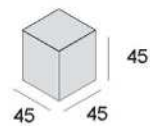

4POU/EP
pouf rivestito
ecopelle st. coccodrillo
pouf
synth. croc printed leather
L45 x P45 x H45 cm

4POU/EPL
puof rivestito
ecopelle st. coccodrillo lucido
pouf
synth. croc printed glossy leather
L45 x P45 x H45 cm