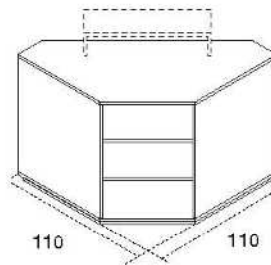

BANCHI CASSA
CASH COUNTERS

BANCHI CASSA
CASH COUNTERS

4BC1

4BC2

4BC3

4BC4

4BC1/N
cassettiera
nobilitato
chest of drawers
faced panel
L80 x P70 x H90

4BC2/N
modulo vani
nobilitato
compartments
faced panel
L80 x P70 x H90