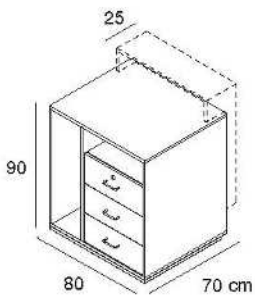

BANCHI CASSA
CASH COUNTERS

BANCHI CASSA
CASH COUNTERS

4BC1

4BC2

4BC3

4BC4

4BC1/N
cassettiera
nobilitato
chest of drawers
faced panel
L80 x P70 x H90

4BC2/N
modulo vani
nobilitato
compartments
faced panel
L80 x P70 x H90