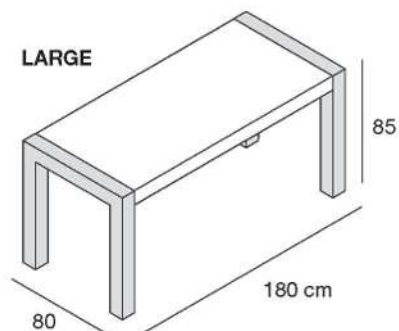

4TAL/NEP

tavolo large
piano in nobilitato
gambe ecopelle st. coccodrillo
large table
surface in faced panel
legs coated with synth. croc printed leather
L180 x P80 x H85 cm

4TAL/NEPL

tavolo large
piano in nobilitato
gambe ecopelle st. coccodrillo lucido
large table
surface in faced panel
legs coated with synth. croc printed glossy leather
L180 x P80 x H85 cm

4TAL/LEP

tavolo large
piano in nobilitato lucido
gambe ecopelle st. coccodrillo
large table
surface in glossy faced panel
legs coated with synth. croc printed leather
L180 x P80 x H85 cm

4TAL/LEPL

tavolo large
piano in nobilitato lucido
gambe ecopelle st. coccodrillo lucido
large table
surface in glossy faced panel
legs coated with synth. croc printed glossy leather
L180 x P80 x H85 cm