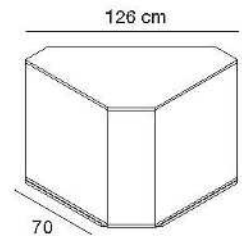

BANCHI CASSA
CASH COUNTERS

BANCHI CASSA
CASH COUNTERS

4BC1

4BC2

4BC3

4BC4

4BC1/N
cassettiera
nobilitato
chest of drawers
faced panel
L80 x P70 x H90

4BC2/N
modulo vani
nobilitato
compartments
faced panel
L80 x P70 x H90

4BC3/N
angolo
nobilitato
corner
faced panel
L110 x P110 x H90 cm

4BC4/N
angolo
nobilitato
corner
faced panel
L90 x P90 x H90 cm

4F/N
frontale
nobilitato
frontal
in faced panel
L75 x P25 x H85 cm

4F/L
frontale
nobilitato lucido
frontal
glossy faced panel
L75 x P25 x H85 cm