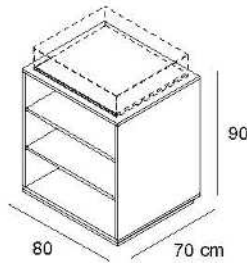

BANCHI CASSA
CASH COUNTERS

BANCHI CASSA
CASH COUNTERS

4BC1

4BC2

4BC3

4BC4

4BC1/N
cassettiera
nobilitato
chest of drawers
faced panel
L80 x P70 x H90

4BC2/N
modulo vani
nobilitato
compartments
faced panel
L80 x P70 x H90