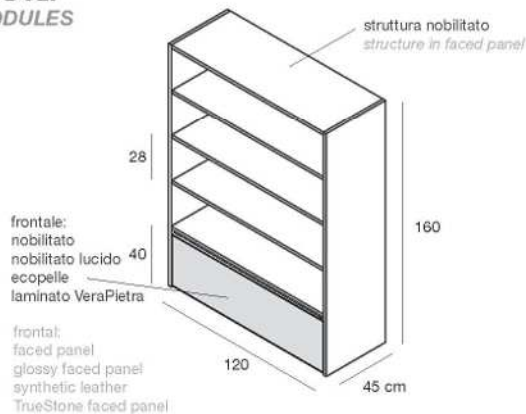

**MODULI
MODULES**

4MR/NN
modulo con ripiani struttura in nobilitato,
frontale cassetto in nobilitato
*module with shelves structure in faced panel,
drawer frontal in faced panel*
L120 x P45 x H160 cm

4MR/NEP
modulo con ripiani struttura in nobilitato
frontale cassetto ecopelle st. coccodrillo
*module with shelves structure in faced panel,
drawer frontal in synth. croc printed leather.*
L120 x P45 x H160 cm

4MR/NL
modulo con ripiani struttura in nobilitato,
frontale cassetto in nobilitato lucido
*module with shelves structure in faced panel
drawer frontal in glossy faced panel*
L120 x P45 x H160 cm

4MR/NEPL
modulo con ripiani struttura in nobilitato
frontale cassetto ecopelle st. coccodrillo
lucido
*module with shelves structure in faced panel,
drawer frontal in synth. croc printed
glossy leather pull out drawer with wheels*
L120 x P45 x H160 cm

4MR/NST
modulo con ripiani struttura in nobilitato
frontale cassetto laminato VeraPietra
*module with shelves structure in faced panel,
drawer frontal in faced panel
TrueStone pull out drawer with wheels*
L120 x P45 x H160 cm