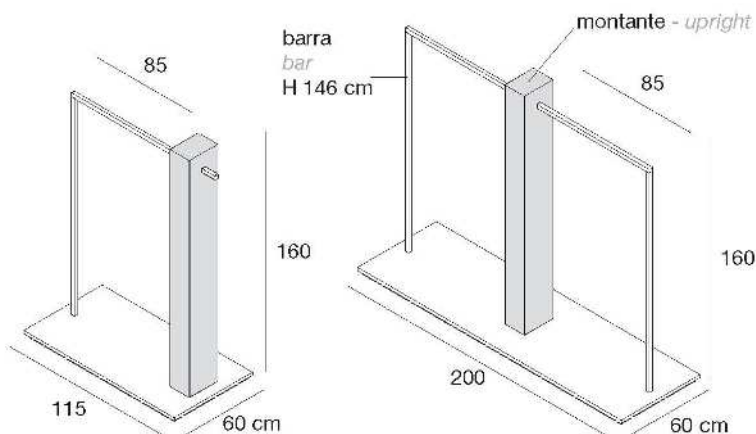

ISOLE AUTOPORTANTI- FREESTANDING ISLANDS

4IS/NN - isola singola

base in nobilitato
montante in nobilitato
single island
base in faced panel
upright in faced panel
L115 x P60 x H160 cm

4IS/NL - isola singola

base in nobilitato
montante in nobilitato lucido
single island
base in faced panel
upright in glossy faced panel
L115 x P60 x H160 cm

4IS/NEP - isola singola

base in nobilitato montante in
ecopelle st.coccodrillo
single island base in faced panel
upright coated with synth. croc
printed leather
L115 x P60 x H160 cm

4IS/NEPL - isola singola

base in nobilitato
mont. in ecopelle st.coccodrillo lucido
single island
base in faced panel
upright coated with synth. croc
printed glossy leather
L115 x P60 x H160 cm

4IS/NST - isola singola

base in nobilitato
mont. in laminato VeraPietra
single island
base in faced panel
upright in faced panel TrueStone
L115 x P60 x H160 cm