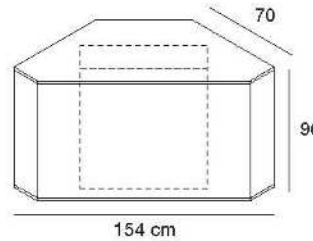

BANCHI CASSA
CASH COUNTERS

BANCHI CASSA
CASH COUNTERS

4BC1

4BC2

4BC3

4BC4

4BC1/N
cassettiera
nobilitato
chest of drawers
faced panel
L80 x P70 x H90

4BC2/N
modulo vani
nobilitato
compartments
faced panel
L80 x P70 x H90

4BC3/N
angolo
nobilitato
corner
faced panel
L110 x P110 x H90 cm

4BC4/N
angolo
nobilitato
corner
faced panel
L90 x P90 x H90 cm

4F/N
frontale
nobilitato
frontal
in faced panel
L75 x P25 x H85 cm

4F/L
frontale
nobilitato lucido
frontal
glossy faced panel
L75 x P25 x H85 cm