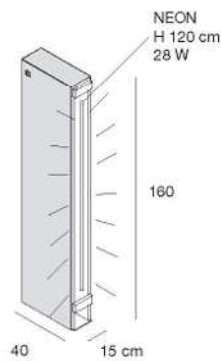

**MONTANTI
UPRIGHTS**

4M/N
montante retroilluminato nobilitato
back lighted upright faced panel
L15 x P40 x H160 cm

4M/L
montante retroilluminato nobilitato lucido
back lighted upright glossy faced panel
L15 x P40 x H160 cm