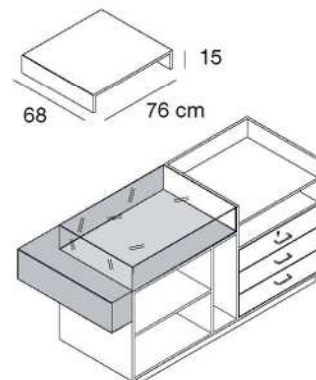

BANCHI CASSA
CASH COUNTERS

SMALL

LARGE

4BCS/NEP

banco cassa small
struttura in nobilitato
inserto in ecopelle stampa coccodrillo
*small cash counter
structure in faced panel
top coated with synth. croc printed leather*
L160 x P70 x H100 cm

4BCS/NEPL

banco cassa small struttura in nobilitato
inserto in ecopelle stampa coccodrillo
lucido
*small cash counter
structure in faced panel
top coated with synth. croc printed glossy
leather*
L160 x P70 x H100 cm

4BCS/LEP

banco cassa small
struttura in nobilitato lucido
inserto in ecopelle stampa coccodrillo
*small cash counter
structure in glossy faced panel
top coated with synth. croc printed leather*
L160 x P70 x H100 cm

4BCS/LEPL

banco cassa small
struttura in nobilitato lucido
inserto in ecopelle stampa coccodrillo
lucido
*small cash counter structure
in glossy faced panel top coated with synth.
croc printed glossy leather*
L160 x P70 x H100 cm

4BCL/NEP

banco cassa large
struttura in nobilitato
inserto in ecopelle stampa coccodrillo
*large cash counter
structure in faced panel
top coated with synth. croc printed leather*
L204 x P70 x H100 cm

4BCL/NEPL

banco cassa large
struttura in nobilitato inserto in ecopelle
stampa coccodrillo lucido
*large cash counter
structure in faced panel
top coated with synth. croc printed glossy
leather*
L204 x P70 x H100 cm

4BCL/LEP

banco cassa large
struttura in nobilitato lucido
inserto in ecopelle stampa coccodrillo
*large cash counter
structure in glossy faced panel
top coated with synth. croc printed leather*
L204 x P70 x H100 cm

4BCL/LEPL

banco cassa large
struttura in nobilitato lucido
inserto in ecopelle stampa coccodrillo
lucido
*large cash counter
structure in glossy faced panel top coated
with synth. croc printed glossy leather*
L204 x P70 x H100 cm