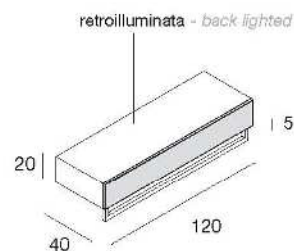

MENSOLA CON APPENDERIA
SHELF WITH CLOTHES HANGER

4MEA/NN

mensola con appenderia
struttura in nobilitato
frontale in nobilitato
*shelf with clothes hanger
structure in faced panel
frontal in faced panel*
L120 x P40 x H20 cm

4MEA/NL

mensola con appenderia
struttura in nobilitato
frontale in nobilitato lucido
*shelf with clothes hanger
structure in faced panel
frontal in glossy faced panel*
L120 x P40 x H20 cm

4MEA/NEP

mensola con appenderia
struttura in nobilitato
frontale ecopelle
st. coccoodrillo
*shelf with clothes hanger
structure in faced panel
frontal in synth. croc
printed leather*
L120 x P40 x H20 cm

4MEA/NEPL

mensola con appenderia
struttura in nobilitato
frontale ecopelle
st. coccoodrillo lucido
*shelf with clothes hanger
structure in faced panel
frontal in synth.
croc printed glossy leather*
L120 x P40 x H20 cm

4MEA/NST

mensola con appenderia
struttura in nobilitato
frontale laminato VeraPietra
*shelf with clothes hanger
structure in faced panel
frontal in faced panel TrueStone*
L120 x P40 x H20 cm