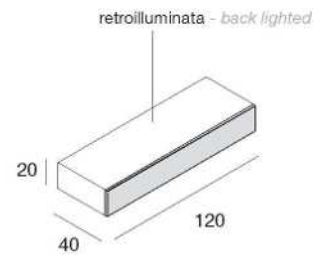

MENSOLA
SHELF

4ME/NN

mensola
struttura in nobilitato
frontale in nobilitato
shelf
structure in faced panel
frontal in faced panel
L120 x P40 x H20 cm

4ME/NEP

mensola
struttura in nobilitato
frontale ecopelle
st. coccodrillo
shelf
structure in faced panel
frontal in synth. croc
printed leather
L120 x P40 x H20 cm

4ME/NST

mensola
struttura in nobilitato
frontale in laminato VeraPietra
shelf
structure in faced panel
frontal in faced panel TrueStone
L120 x P40 x H20 cm

4ME/NL

mensola
struttura in nobilitato
frontale in nobilitato lucido
shelf
structure in faced panel
frontal in glossy faced panel
L120 x P40 x H20 cm

4ME/NEPL

mensola
struttura in nobilitato
frontale ecopelle
st. coccodrillo lucido
shelf
structure in faced panel
frontal in synth.
croc printed glossy leather
L120 x P40 x H20 cm