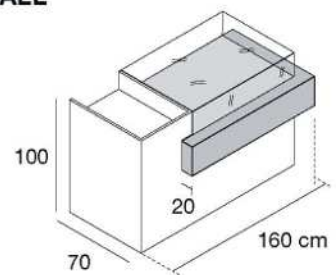

BANCO CASSA CON INSERTO IN VERA PIETRA
CASH COUNTER WITH REAL STONE INSET

4BCS/NST

banco cassa small
struttura in nobilitato
inserto in laminato Vera Pietra
*small cash counter
structure in faced panel
inset in Real Stone finishing*
L160 x P70 x H100 cm

4BCS/LST

banco cassa small
struttura in nobilitato lucido
inserto in laminato Vera Pietra
*small cash counter
structure in glossy faced panel
inset in Real Stone finishing*
L160 x P70 x H100 cm

SMALL

4BCL/NST

banco cassa large
struttura in nobilitato
inserto in laminato Vera Pietra
*large cash counter
structure in faced panel
inset in Real Stone finishing*
L 204 x P70 x H100 cm

4BCL/LST

banco cassa large
struttura in nobilitato lucido
inserto in laminato Vera Pietra
*large cash counter
structure in glossy faced panel
inset in Real Stone finishing*
L 204 x P70 x H100 cm

LARGE