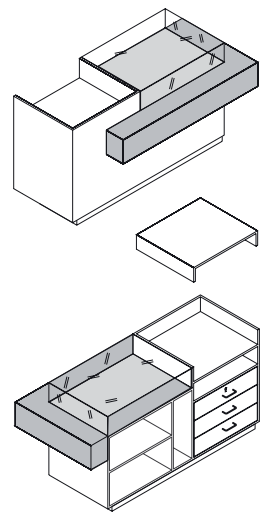

CODICE <i>CODE</i>	DESCRIZIONE <i>DESCRIPTION</i>	PREZZO <i>PRICE</i>	PAG. <i>PAGE</i>
4BCS/LEPL	Banco cassa small - struttura in nobilitato verniciato lucido (BIANCO/NERO) - inserto in Eco-pelle lucida - teca in vetro - 3 cassetti - 3 vani - top estraibile in nobilitato opaco (in opzione + € 185,00) L.160xP.70 H.100cm <i>Cash counter small - structure in glossy chipboard (WHITE/BLACK) insert covered with synthetic glossy leather - glass showcase - 3 drawers - 3 compartments - removable top in matt chipboard (optional + € 185,00) L.160xP.70 H.100cm</i>	€ 2.415,00	5
4BCS/LST	Banco cassa small - struttura in nobilitato verniciato lucido (BIANCO/NERO) - inserto in laminato di vera pietra - teca in vetro - 3 cassetti - 3 vani - top estraibile in nobilitato opaco (in opzione + € 185,00) L.160xP.70 H.100cm <i>Cash counter small - structure in glossy chipboard (WHITE/BLACK) insert in real stone veneer - glass showcase - 3 drawers - 3 compartments - removable top in matt chipboard (optional + € 185,00) L.160xP.70 H.100cm</i>	€ 3.170,00	4
BANCHI CASSA LARGE <i>LARGE CASH COUNTERS</i>			
4BCL/NN	Banco cassa large - struttura in nobilitato opaco - inserto in nobilitato opaco - teca in vetro - 3 cassetti - 4 vani - top estraibile in nobilitato opaco (in opzione + € 225,00) L.204xP.70 H.100cm <i>Cash counter large - structure in matt chipboard - insert in matt chipboard - glass showcase - 3 drawers - 4 compartments - removable top in matt chipboard (optional + € 225,00) L.204xP.70 H.100cm</i>	€ 2.385,00	5
4BCL/NEP	Banco cassa large - struttura in nobilitato opaco - inserto in Eco-pelle opaca - teca in vetro - 3 cassetti - 4 vani - top estraibile in nobilitato opaco (in opzione + € 225,00) L.204xP.70 H.100cm <i>Cash counter large - structure in matt chipboard - insert covered with synthetic matt leather - glass showcase - 3 drawers - 4 compartments - removable top in matt chipboard (optional + € 225,00) L.204xP.70 H.100cm</i>	€ 2.525,00	5
4BCL/NEPL	Banco cassa large - struttura in nobilitato opaco - inserto in Eco-pelle lucida - teca in vetro - 3 cassetti - 4 vani - top estraibile in nobilitato opaco (in opzione + € 225,00) L.204xP.70 H.100cm <i>Cash counter large - structure in matt chipboard - insert covered with synthetic glossy leather - glass showcase - 3 drawers - 4 compartments - removable top in matt chipboard (optional + € 225,00) L.204xP.70 H.100cm</i>	€ 2.575,00	5
4BCL/NST	Banco cassa large - struttura in nobilitato opaco - inserto in laminato di vera pietra - teca in vetro - 3 cassetti - 4 vani - top estraibile in nobilitato opaco (in opzione + € 225,00) L.204xP.70 H.100cm <i>Cash counter large - structure in matt chipboard - insert in real stone veneer - glass showcase - 3 drawers - 4 compartments - removable top in matt chipboard (optional + € 225,00) L.204xP.70 H.100cm</i>	€ 3.495,00	4
4BCL/NL	Banco cassa large - struttura in nobilitato opaco - inserto in nobilitato verniciato lucido (BIANCO/NERO) - teca in vetro - 3 cassetti - 4 vani - top estraibile in nobilitato opaco (in opzione + € 225,00) L.204xP.70 H.100cm <i>Cash counter large - structure in matt chipboard - insert in glossy chipboard (WHITE/BLACK) - glass showcase - 3 drawers - 4 compartments - removable top in matt chipboard (optional + € 225,00) L.204xP.70 H.100cm</i>	€ 2.505,00	5
4BCL/LN	Banco cassa large - struttura in nobilitato verniciato lucido (BIANCO/NERO) - inserto in nobilitato opaco - teca in vetro - 3 cassetti - 4 vani - top estraibile in nobilitato opaco (in opzione + € 225,00) L.204xP.70 H.100cm <i>Cash counter large - structure in glossy chipboard (WHITE/BLACK) - insert in matt chipboard - glass showcase - 3 drawers - 4 compartments - removable top in matt chipboard (optional + € 225,00) L.204xP.70 H.100cm</i>	€ 2.505,00	5
4BCL/LL	Banco cassa large - struttura in nobilitato verniciato lucido (BIANCO/NERO) - inserto in nobilitato verniciato lucido (BIANCO/NERO) - teca in vetro - 3 cassetti - 4 vani - top estraibile in nobilitato opaco (in opzione + € 225,00) L.204xP.70 H.100cm <i>Cash counter large - structure in glossy chipboard (WHITE/BLACK) - insert in glossy chipboard (WHITE/BLACK) - glass showcase - 3 drawers - 4 compartments - removable top in matt chipboard (optional + € 225,00) L.204xP.70 H.100cm</i>	€ 2.625,00	5