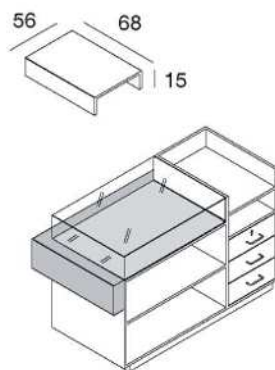

BANCHI CASSA
CASH COUNTERS

SMALL