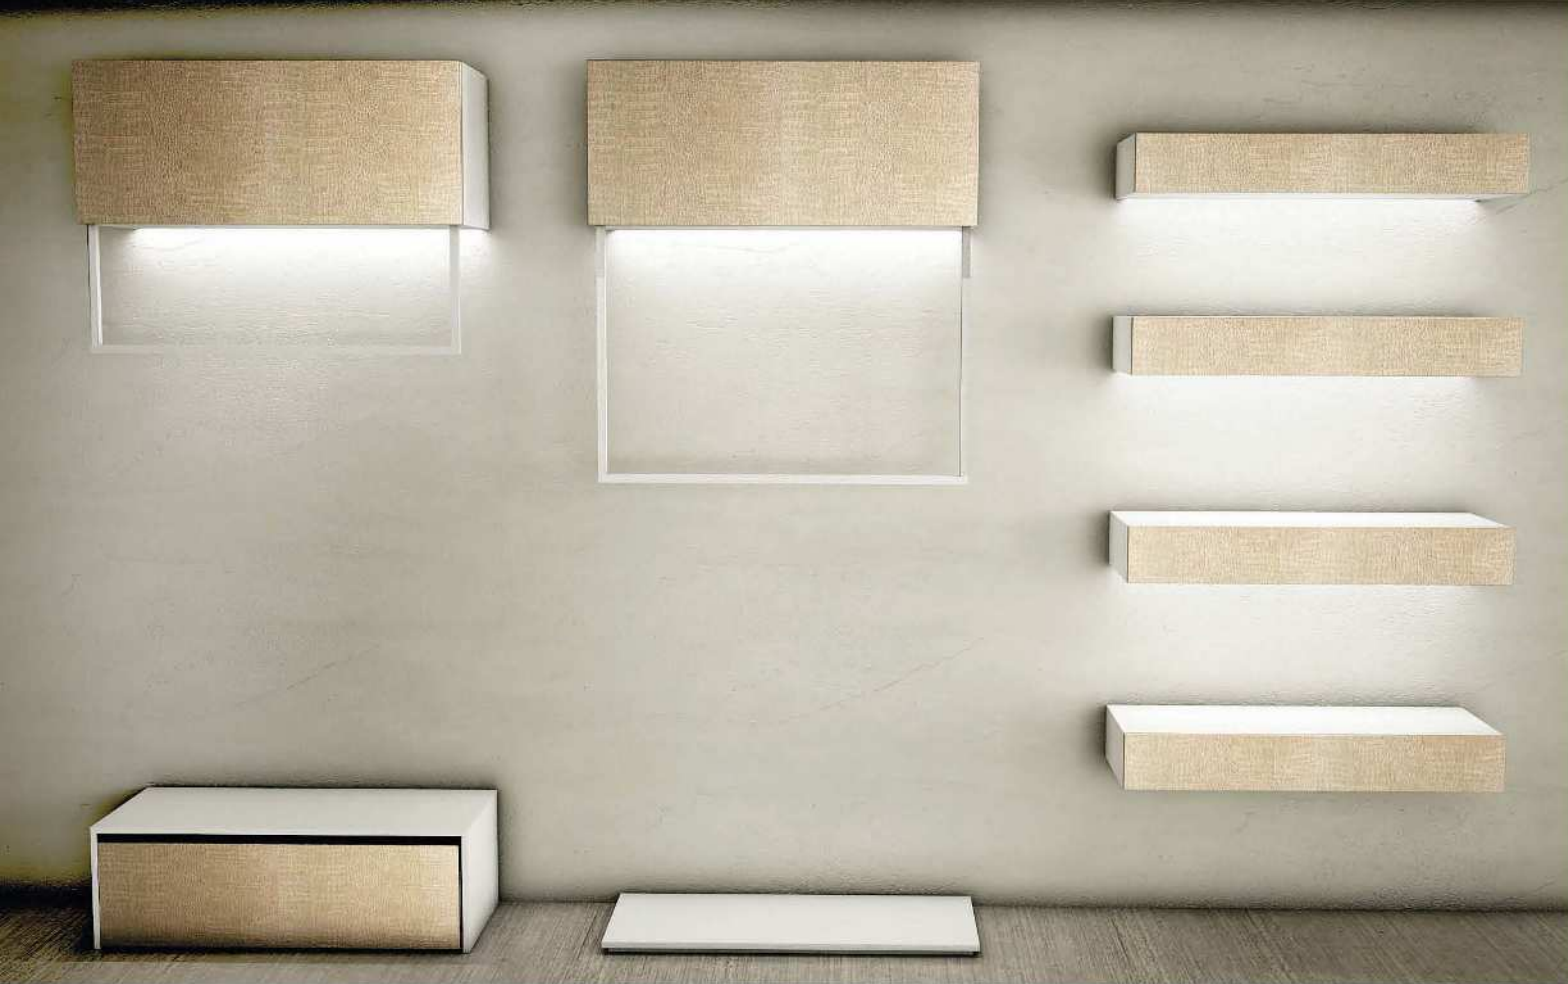

BOX CON APPENDERIA
BOX WITH CLOTHES HANGER

4BAP/NN

box con appenderia
struttura in nobilitato
frontale in nobilitato
*box with clothes hanger
structure in faced panel
frontal in faced panel*
L120 x P40 x H50 cm

4BAP/NL

box con appenderia
struttura in nobilitato
frontale in nobilitato lucido
*box with clothes hanger
structure in faced panel
frontal in glossy faced panel*
L120 x P40 x H50 cm

4BAP/NEP

box con appenderia
struttura in nobilitato
frontale ecopelle
st. coccoodrillo
*box with clothes hanger
structure in faced panel
frontal in synth. croc
printed leather*
L120 x P40 x H50 cm

4BAP/NEPL

box con appenderia
struttura in nobilitato
frontale ecopelle
st. coccoodrillo lucido
*box with clothes hanger
structure in faced panel
frontal in synth.
croc printed glossy leather*
L120 x P40 x H50 cm

4BAP/NST

box con appenderia
struttura in nobilitato
frontale laminato VeraPietra
*box with clothes hanger
structure in faced panel
frontal in faced panel TrueStone*
L120 x P40 x H50 cm

MENSOLA CON APPENDERIA
SHELF WITH CLOTHES HANGER

4MEA/NN

mensola con appenderia
struttura in nobilitato
frontale in nobilitato
*shelf with clothes hanger
structure in faced panel
frontal in faced panel*
L120 x P40 x H20 cm

4MEA/NL

mensola con appenderia
struttura in nobilitato
frontale in nobilitato lucido
*shelf with clothes hanger
structure in faced panel
frontal in glossy faced panel*
L120 x P40 x H20 cm

4MEA/NEP

mensola con appenderia
struttura in nobilitato
frontale ecopelle
st. coccoodrillo
*shelf with clothes hanger
structure in faced panel
frontal in synth. croc
printed leather*
L120 x P40 x H20 cm

4MEA/NEPL