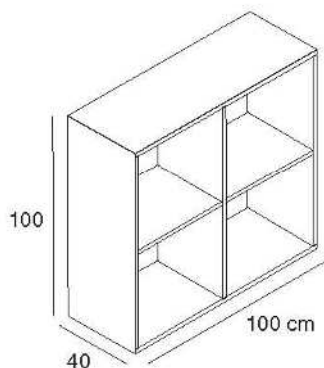

MODULO RETRO CASSA
BACK-CASH MODULE

4RC/N
nobilitato
faced panel
L100 x P40 x H100 cm

4RC/NL
nobilitato lucido
glossy faced panel
L100 x P40 x H100 cm