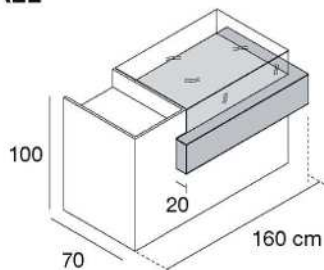

BANCHI CASSA
CASH COUNTERS

SMALL