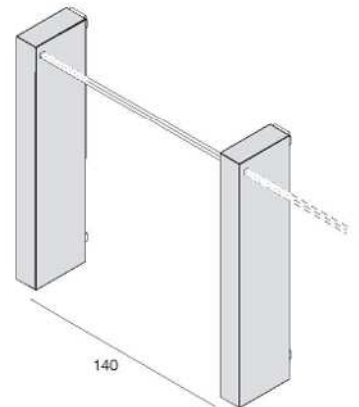

4M/EP
montante retroilluminato ecopelle st. coccodrillo
back lighted upright synth. croc printed leather
L15 x P40 x H160 cm

4M/EPL
montante retroilluminato ecopelle st. coccodrillo lucido
back lighted upright synth. croc printed glossy leather
L15 x P40 x H160 cm

4M/ST
montante retroilluminato laminato VeraPietra
back lighted upright in faced panel TrueStone
L15 x P40 x H160 cm