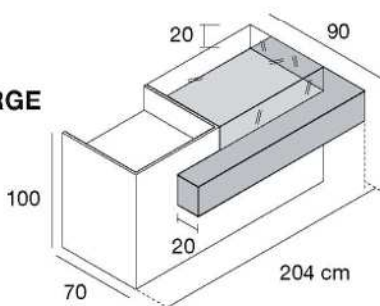

LARGE

BANCHI CASSA
CASH COUNTERS

SMALL

LARGE

4BCS/NEP

banco cassa small
struttura in nobilitato
inserto in ecopelle stampa coccodrillo
*small cash counter
structure in faced panel
top coated with synth. croc printed leather*
L160 x P70 x H100 cm