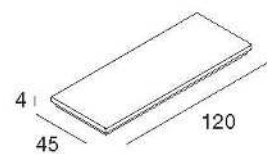

CASSETTIERE - PEDANE
CHEST OF DRAWERS - PLATFORMS

4CA/N

cassettiera
struttura in nobilitato
frontale in nobilitato
*chest of drawers
structure in faced panel
frontal in faced panel*
L120 x P45 x H40 cm

4CA/L

cassettiera
struttura in nobilitato
frontale in nobilitato o lucido
*chest of drawers
structure in faced panel
frontal in glossy faced panel*
L120 x P45 x H40 cm

4CA/EP

cassettiera
struttura in nobilitato
frontale in ecopelle st. cocodrillo
*chest of drawers
structure in faced panel
frontal coated with synth.
croc printed leather*
L120 x P45 x H40 cm

4CA/EPL

cassettiera
struttura in nobilitato
frontale in ecopelle st. cocodrillo lucido
*chest of drawers
structure in faced panel
frontal coated with synth.
croc printed glossy leather*
L120 x P45 x H40 cm

4CA/ST

cassettiera
struttura in nobilitato
frontale in laminato VeraPietra
*chest of drawers
structure in faced panel
frontal in faced panel TrueStone*
L120 x P45 x H40 cm

4A/N

anello
nobilitato
*ring
faced panel*
L120 x P45 x H40 cm

4A/L

anello
nobilitato lucido
*ring
glossy faced panel*
L120 x P45 x H40 cm

4PED/N

pedana
nobilitato
rialzata con zoccolo
*platform
faced panel
raised whit baseboard*
L120 x P45 x H40 cm

4PED/L

pedana
nobilitato lucido
rialzata con zoccolo
*platform
glossy faced panel
raised whit baseboard*
L120 x P45 x H40 cm

SPECCHI
MIRRORS

4MIR/N

specchio
cornice in nobilitato
*mirror
frame in faced panel*
L105 x H225 cm

4MIR/L

specchio
cornice in nobilitato lucido
*mirror
frame in glossy faced panel*
L105 x H225 cm

4MIR/EP

specchio
cornice in ecopelle stampa cocodrillo
*mirror
frame in synth. croc printed leather*
L105 x H225 cm

4MIR/EPL

specchio
cornice in ecopelle stampa cocodrillo lucido
*mirror
frame in synth. croc printed glossy leather*
L105 x H225 cm