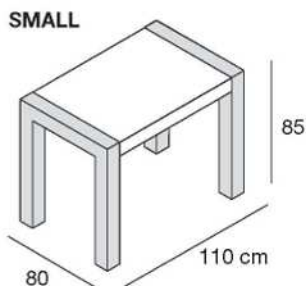

TAVOLI
TABLES

4TAS/NEP

tavolo small
piano in nobilitato
gambe ecopelle st. coccodrillo
small table
surface in faced panel
legs coated with synth. croc printed leather
L110 x P80 x H85 cm

4TAS/NEPL

tavolo small
piano in nobilitato
gambe ecopelle st. coccodrillo lucido
small table
surface in faced panel
legs coated with synth. croc printed glossy leather
L110 x P80 x H85 cm

4TAS/LEP

tavolo small
piano in nobilitato lucido
gambe ecopelle st. coccodrillo
small table
surface in glossy faced panel
legs coated with synth. croc printed leather
L110 x P80 x H85 cm

4TAS/LEPL

tavolo small
piano in nobilitato lucido
gambe ecopelle st. coccodrillo lucido
small table
surface in glossy faced panel
legs coated with synth. croc printed glossy leather
L110 x P80 x H85 cm