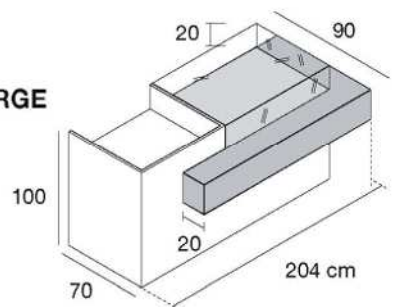

BANCO CASSA CON INSERTO IN VERA PIETRA
CASH COUNTER WITH REAL STONE INSET

4BCS/NST

banco cassa small
struttura in nobilitato
inserto in laminato Vera Pietra
*small cash counter
structure in faced panel
inset in Real Stone finishing*
L160 x P70 x H100 cm

4BCS/LST

banco cassa small
struttura in nobilitato lucido
inserto in laminato Vera Pietra
*small cash counter
structure in glossy faced panel
inset in Real Stone finishing*
L160 x P70 x H100 cm

SMALL

4BCL/NST

banco cassa large
struttura in nobilitato
inserto in laminato Vera Pietra
*large cash counter
structure in faced panel
inset in Real Stone finishing*
L 204 x P70 x H100 cm

4BCL/LST

banco cassa large
struttura in nobilitato lucido
inserto in laminato Vera Pietra
*large cash counter
structure in glossy faced panel
inset in Real Stone finishing*
L 204 x P70 x H100 cm

LARGE