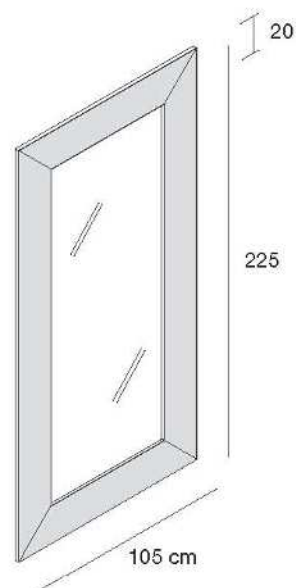

4MIR/EPL

specchio
cornice in ecopelle stampa cocodrillo lucido
*mirror
frame in synth. croc printed glossy leather*
L105 x H225 cm